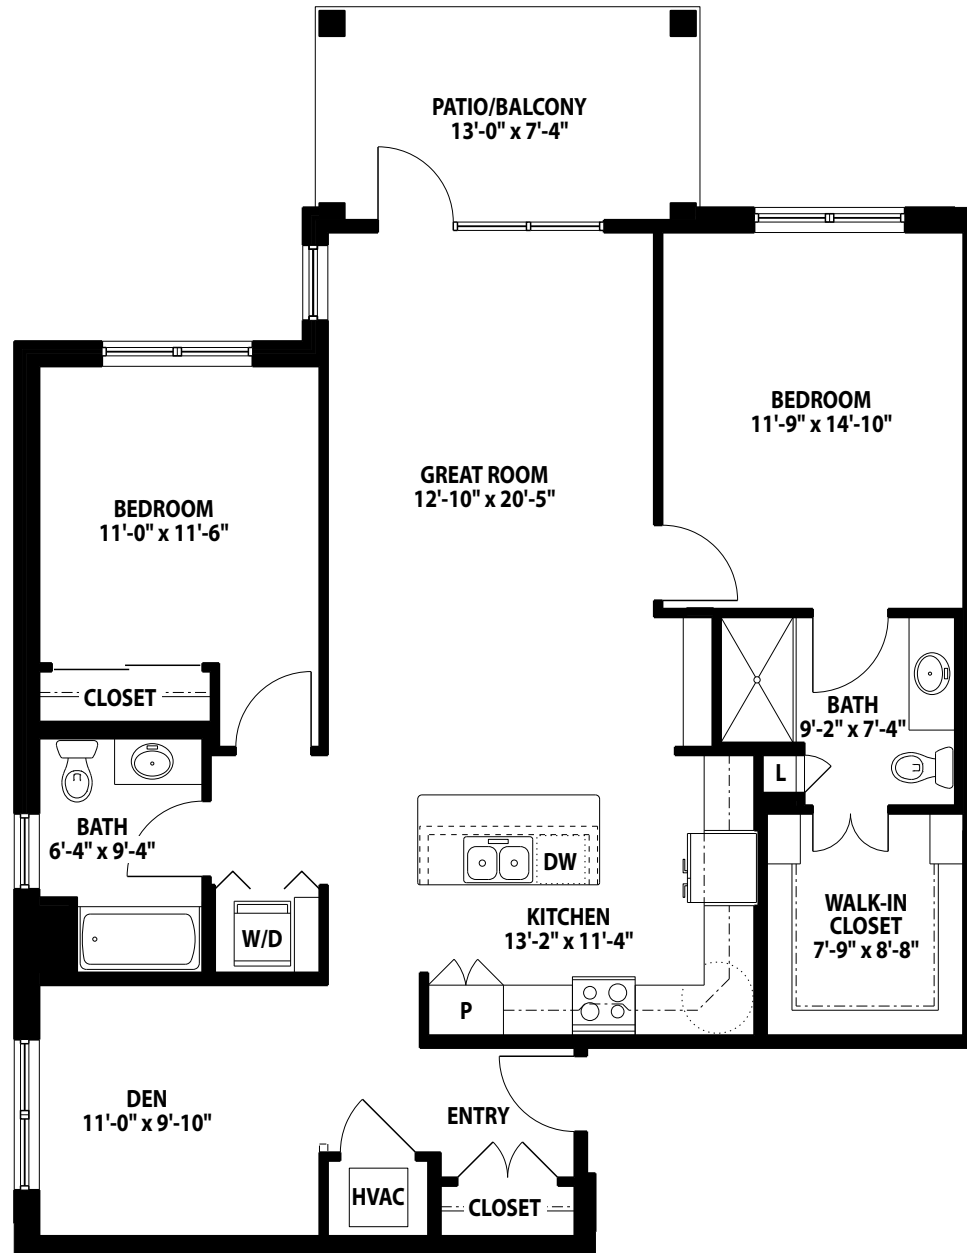

JEFFERSON II – FLOORPLAN

■ Jefferson II

Two Bedroom,
Two Bath with Den
1,355 Sq. Ft.

miralea.com
502.897.8727