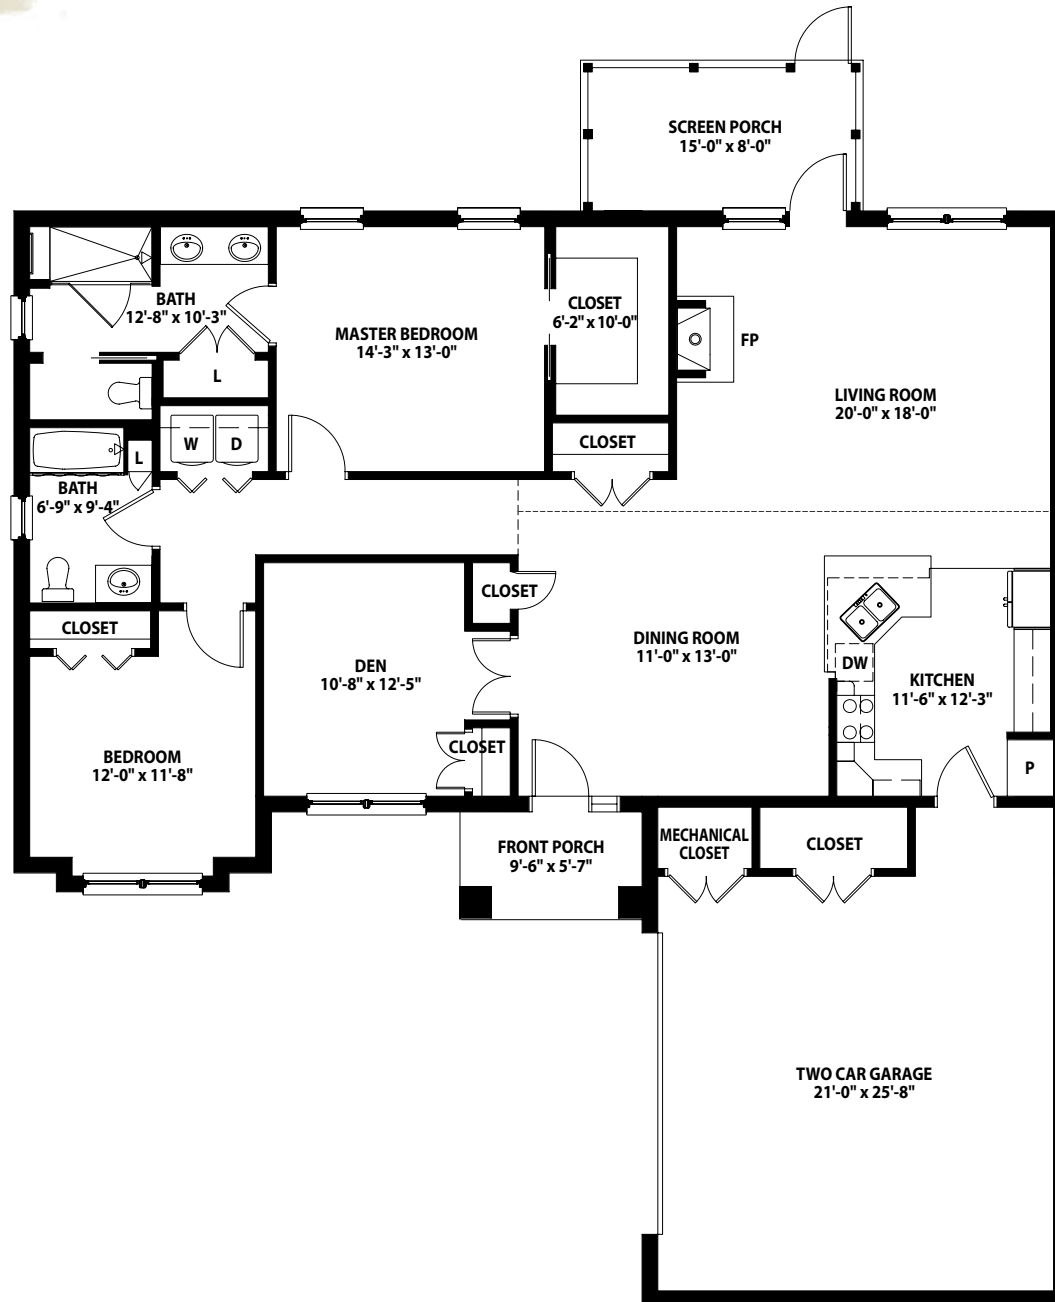

# DOGWOOD – FLOORPLAN

## Dogwood

Two Bedroom, Two Bath with Den  
1,790 Sq. Ft.

[miralea.com](http://miralea.com)  
502.897.8727