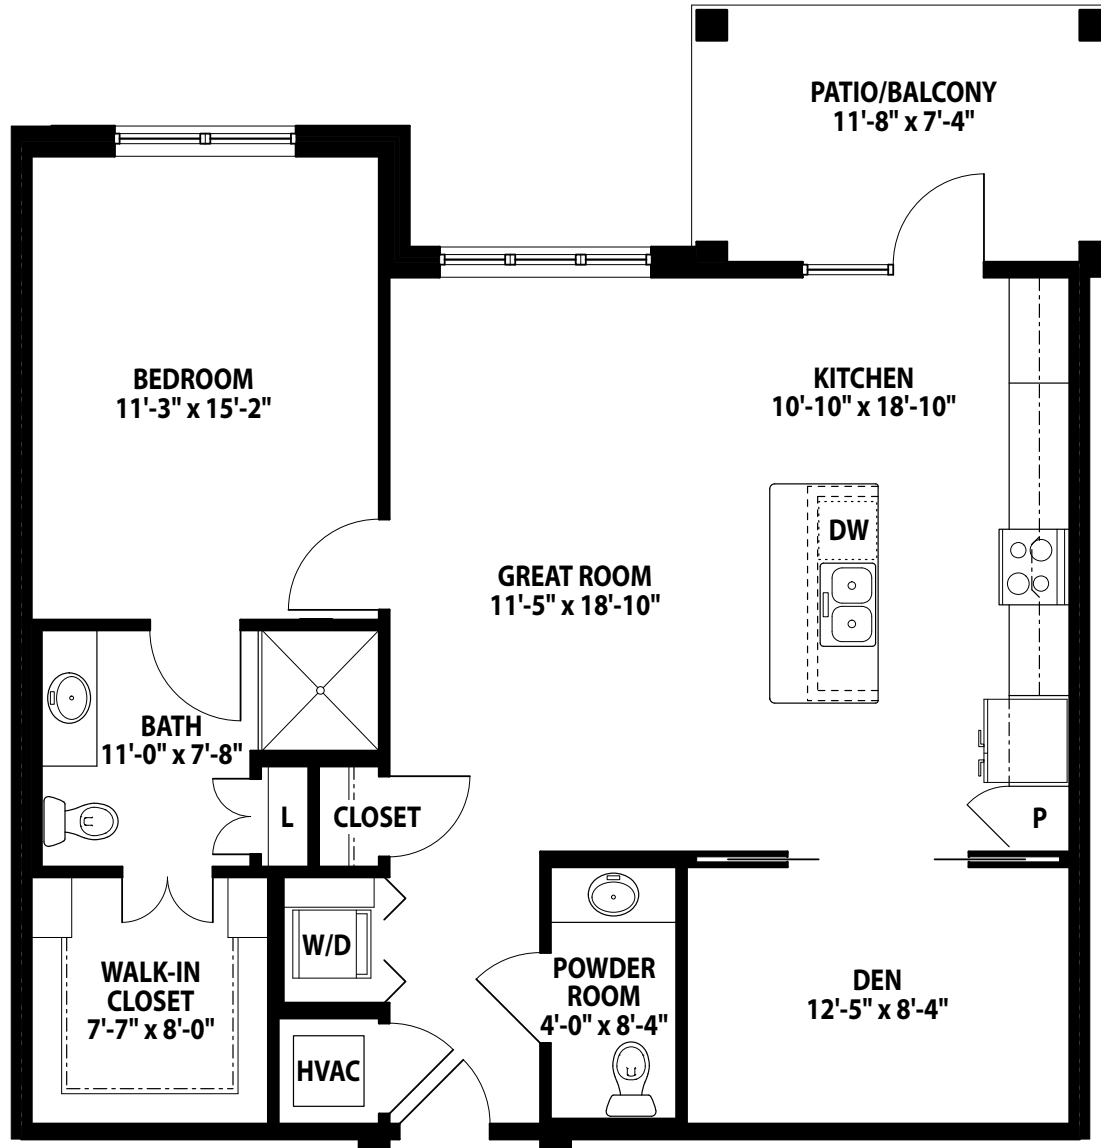

BLUEGRASS II – FLOORPLAN

Bluegrass II

One Bedroom, One and One-Half Bath with Den
1,064 Sq. Ft.

miralea.com
502.897.8727